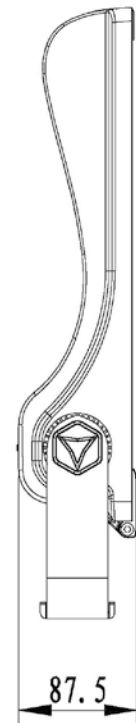

Product:  
40W, 60W and 80W LED Flood Lights

Title:  
Technical Drawings & Dimensions

innovatelightning 

Product:  
100W, 120W and 150W LED Flood Lights

Title:  
Technical Drawings & Dimensions

innovatelightning 

Product:  
180W, 200W and 240W LED Flood Lights

Title:  
Technical Drawings & Dimensions