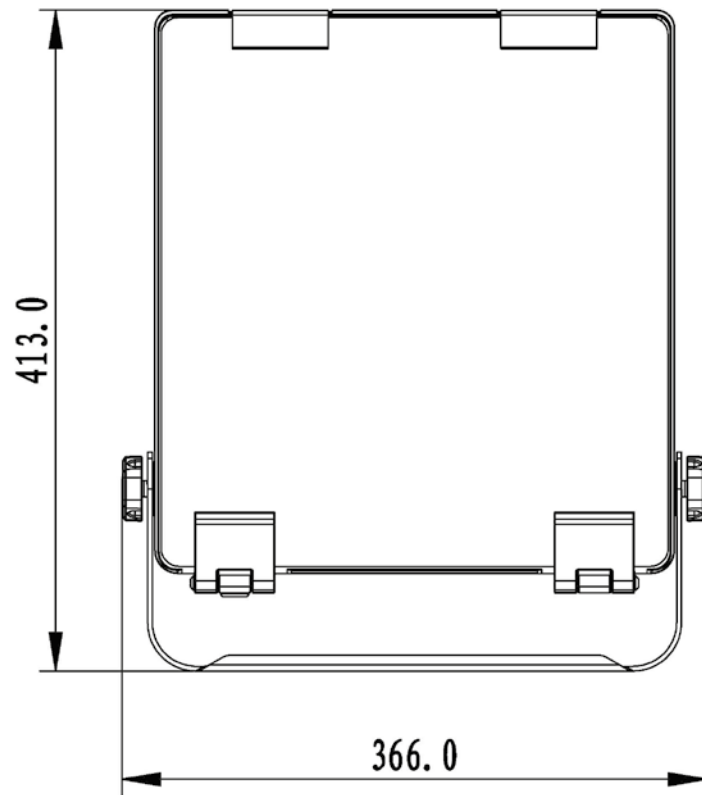

Product:  
40W, 60W and 80W LED Flood Lights

Title:  
Technical Drawings & Dimensions

innovatelightning 

Product:  
100W, 120W and 150W LED Flood Lights

Title:  
Technical Drawings & Dimensions

innovatelightning 

Product:  
180W, 200W and 240W LED Flood Lights

Title:  
Technical Drawings & Dimensions