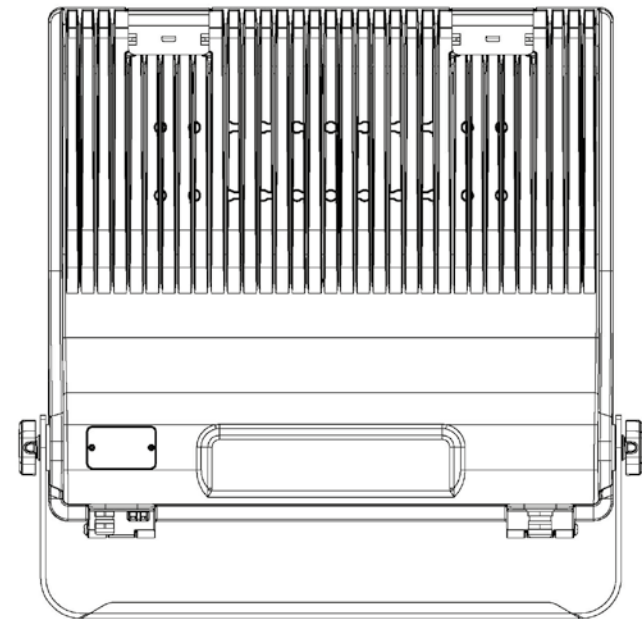

Product:  
40W, 60W and 80W LED Flood Lights

Title:  
Technical Drawings & Dimensions

innovatelightning 

Product:  
100W, 120W and 150W LED Flood Lights

Title:  
Technical Drawings & Dimensions

innovatelightning 

Product:  
180W, 200W and 240W LED Flood Lights

Title:  
Technical Drawings & Dimensions