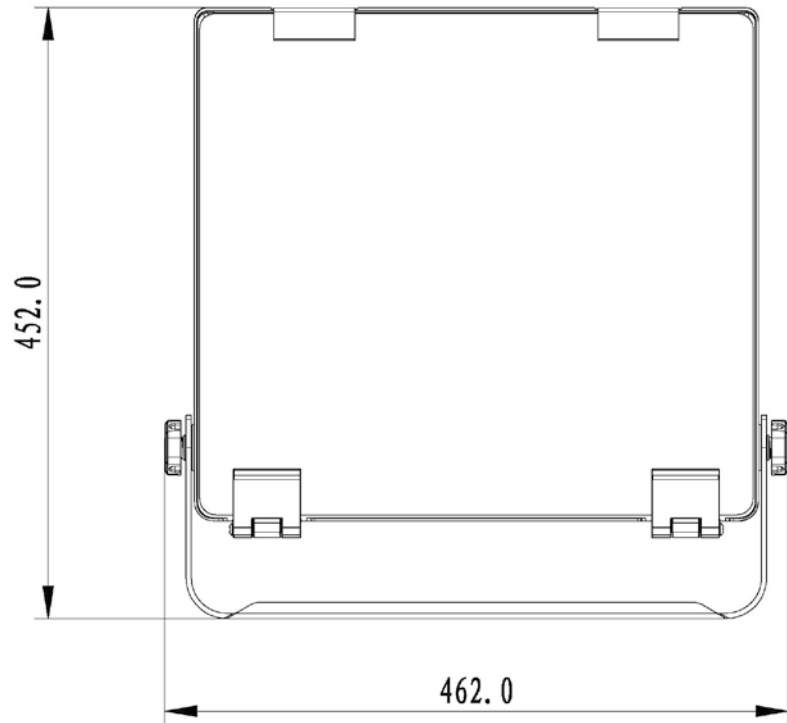

Product:  
40W, 60W and 80W LED Flood Lights

Title:  
Technical Drawings & Dimensions

innovatelightning 

Product:  
100W, 120W and 150W LED Flood Lights

Title:  
Technical Drawings & Dimensions

innovatelightning 

Product:  
180W, 200W and 240W LED Flood Lights

Title:  
Technical Drawings & Dimensions