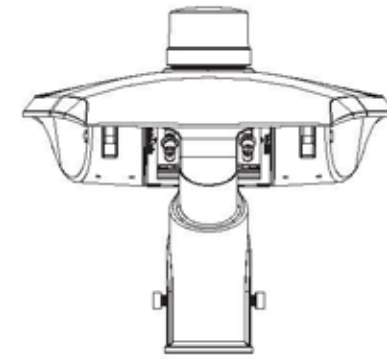

Product:
30W, 50W, 70W and 90W LED Street Light

Title:
Technical Drawings & Dimensions

innovatelight 

Product:
120W, 150W and 180W LED Street Light

Title:
Technical Drawings & Dimensions

innovatelight 