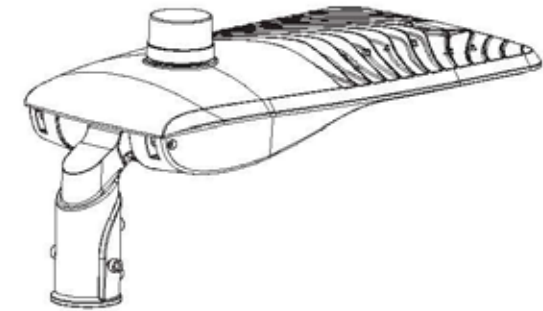

Product:
30W, 50W, 70W and 90W LED Street Light

Title:
Technical Drawings & Dimensions

innovatelight 

Product:
120W, 150W and 180W LED Street Light

Title:
Technical Drawings & Dimensions

innovatelight 