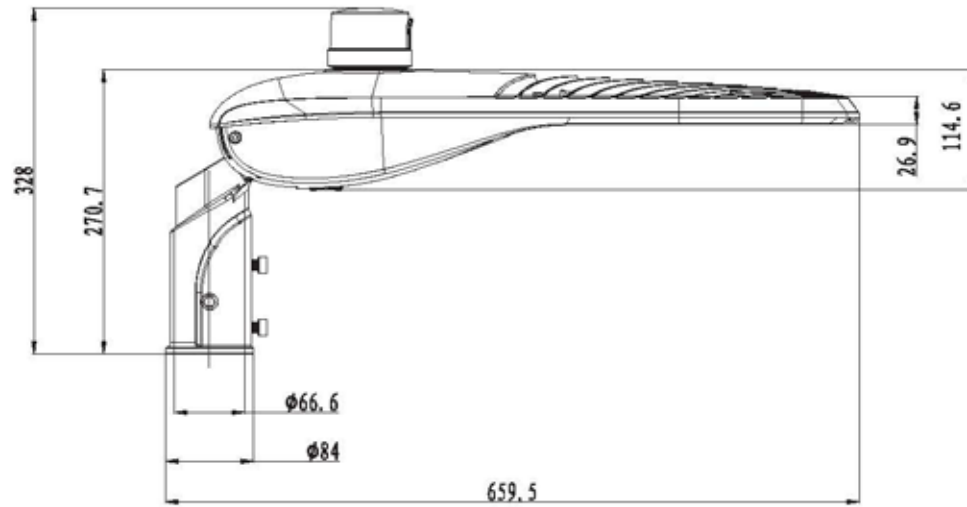

Product:
30W, 50W, 70W and 90W LED Street Light

Title:
Technical Drawings & Dimensions

innovatelight 

Product:
120W, 150W and 180W LED Street Light

Title:
Technical Drawings & Dimensions

innovatelight 