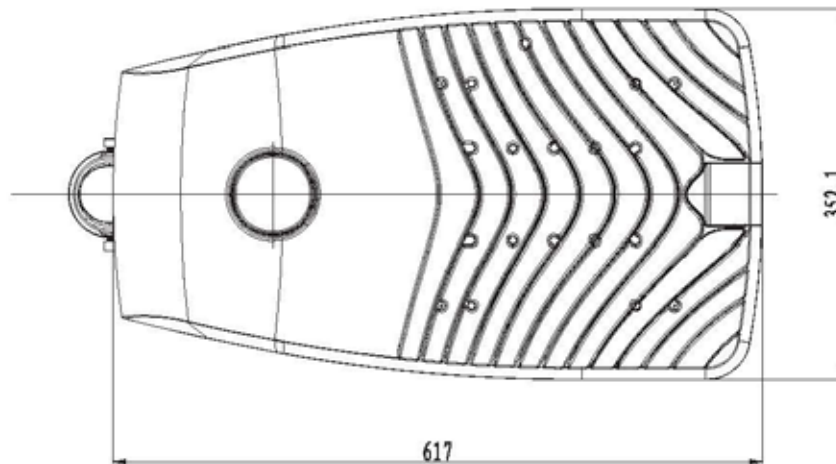

Product:
30W, 50W, 70W and 90W LED Street Light

Title:
Technical Drawings & Dimensions

innovatelight 

Product:
120W, 150W and 180W LED Street Light

Title:
Technical Drawings & Dimensions

innovatelight 