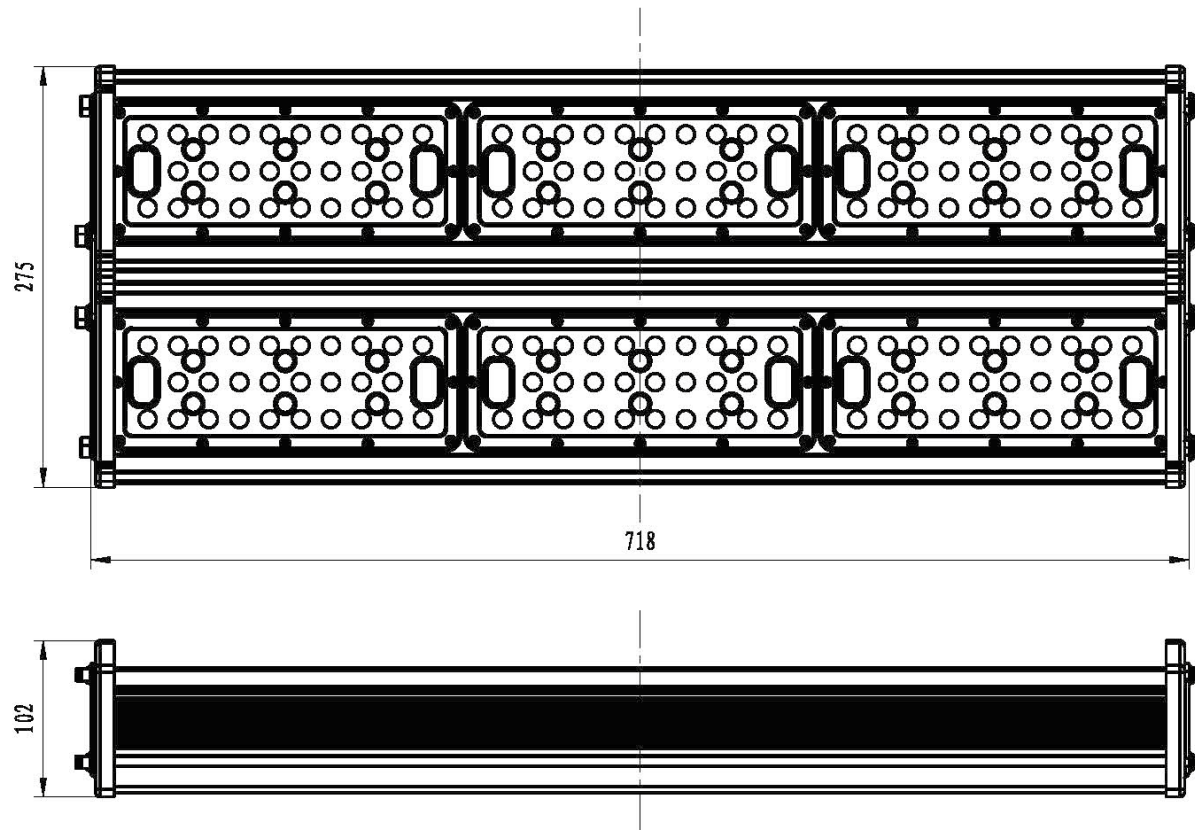

Product:  
60W Linear LED High Bay Light

Title:  
Technical Drawings & Dimensions

innovatelightning 

Product:  
90W Linear LED High Bay Light

Title:  
Technical Drawings & Dimensions

innovatelightning 

Product:  
120W Linear LED High Bay Light

Title:  
Technical Drawings & Dimensions

innovatelightning 

Product:  
150W Linear LED High Bay Light

Title:  
Technical Drawings & Dimensions

innovatelightning 

Product:  
180W Linear LED High Bay Light

Title:  
Technical Drawings & Dimensions