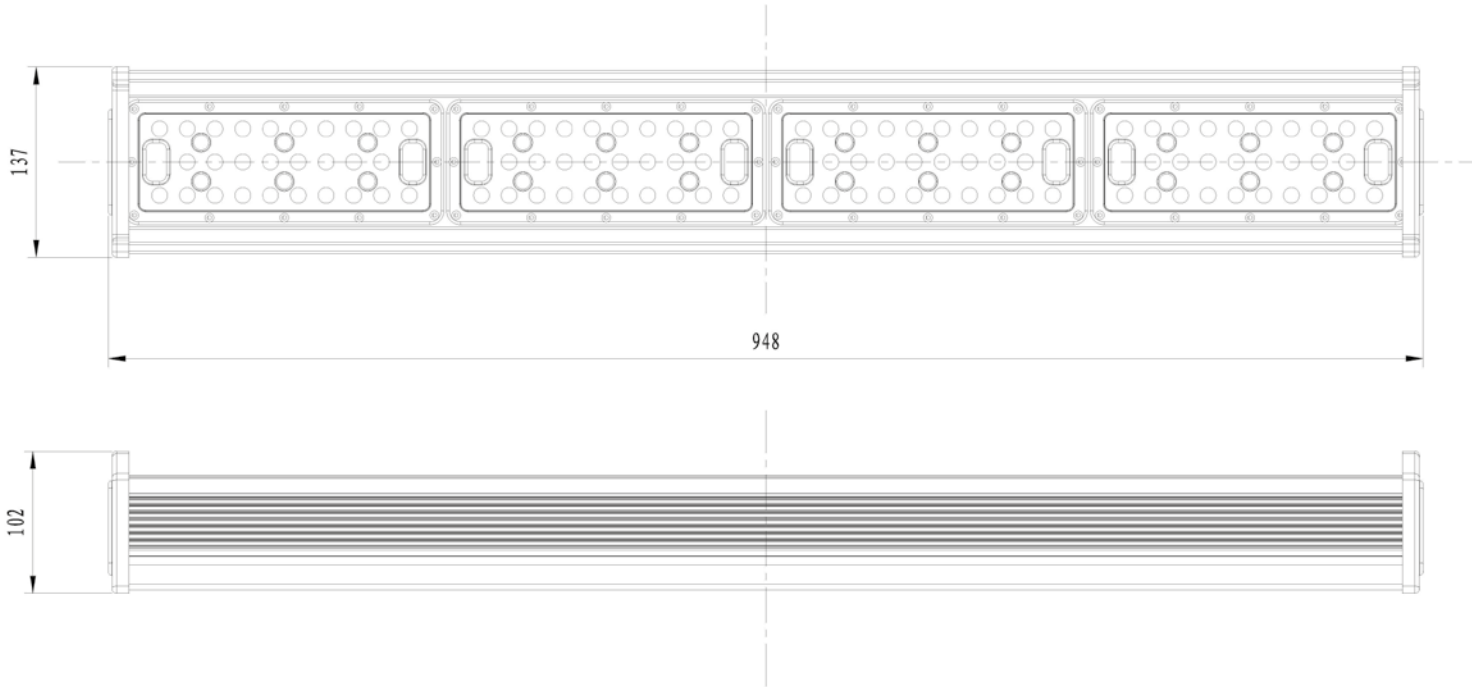

Product:  
60W Linear LED High Bay Light

Title:  
Technical Drawings & Dimensions

innovatelightning 

Product:  
90W Linear LED High Bay Light

Title:  
Technical Drawings & Dimensions

innovatelightning 

Product:  
120W Linear LED High Bay Light

Title:  
Technical Drawings & Dimensions

innovatelightning 

Product:  
150W Linear LED High Bay Light

Title:  
Technical Drawings & Dimensions

innovatelightning 

Product:  
180W Linear LED High Bay Light

Title:  
Technical Drawings & Dimensions