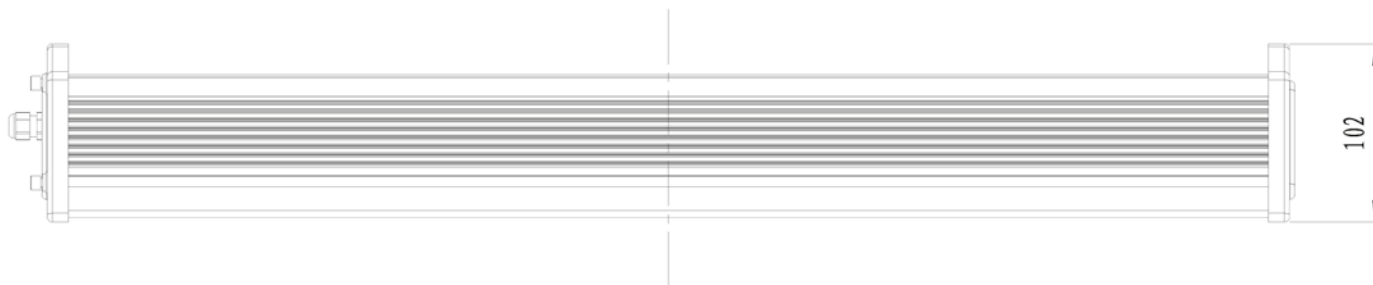

Product:  
60W Linear LED High Bay Light

Title:  
Technical Drawings & Dimensions

innovatelightning 

Product:  
90W Linear LED High Bay Light

Title:  
Technical Drawings & Dimensions

innovatelightning 

Product:  
120W Linear LED High Bay Light

Title:  
Technical Drawings & Dimensions

innovatelightning 

Product:  
150W Linear LED High Bay Light

Title:  
Technical Drawings & Dimensions

innovatelightning 

Product:  
180W Linear LED High Bay Light

Title:  
Technical Drawings & Dimensions