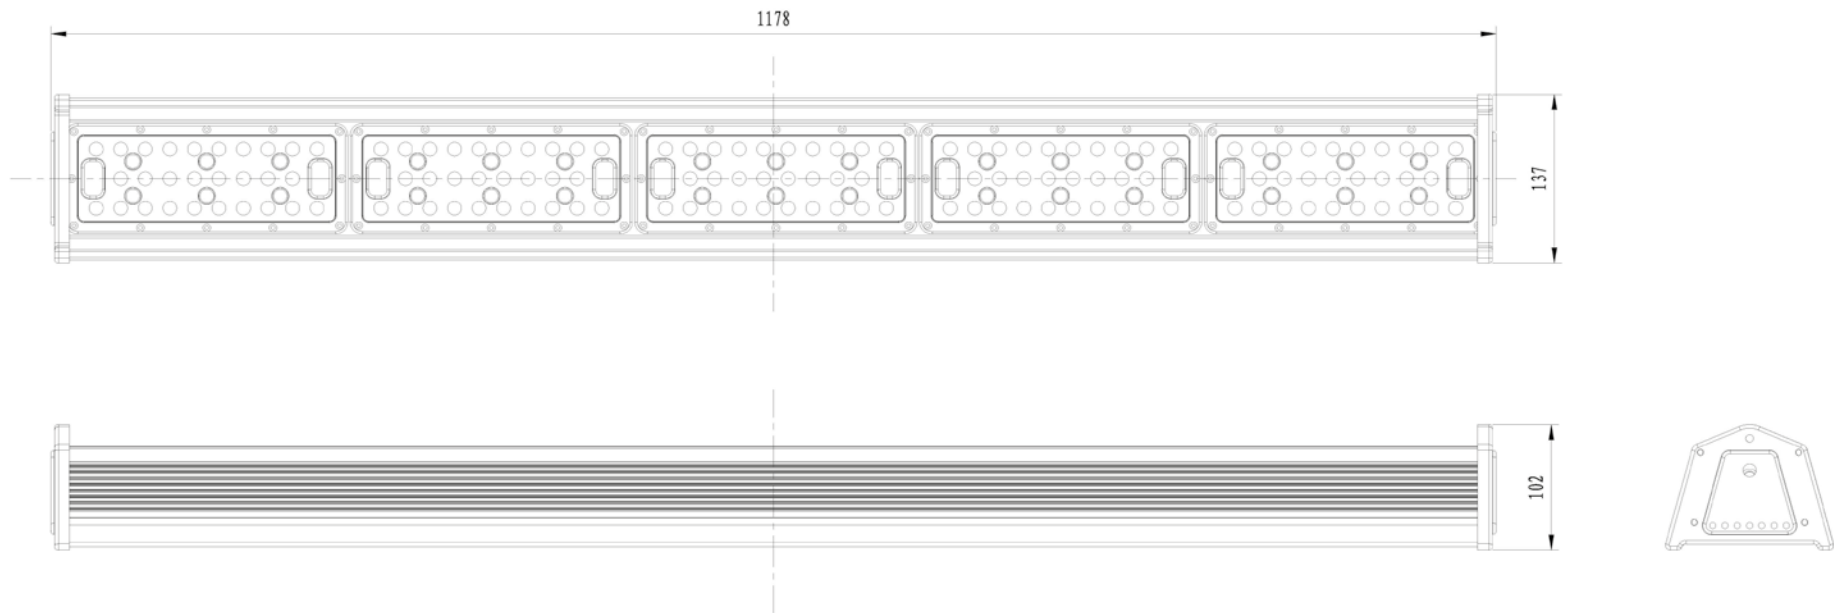

Product:  
60W Linear LED High Bay Light

Title:  
Technical Drawings & Dimensions

innovatelightning 

Product:  
90W Linear LED High Bay Light

Title:  
Technical Drawings & Dimensions

innovatelightning 

Product:  
120W Linear LED High Bay Light

Title:  
Technical Drawings & Dimensions

innovatelightning 

Product:  
150W Linear LED High Bay Light

Title:  
Technical Drawings & Dimensions

innovatelightning 

Product:  
180W Linear LED High Bay Light

Title:  
Technical Drawings & Dimensions