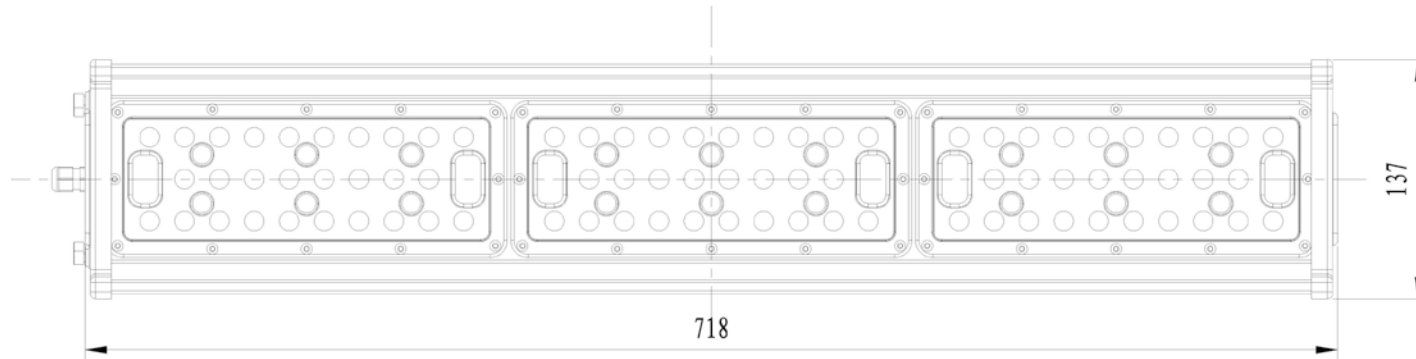

Product:  
60W Linear LED High Bay Light

Title:  
Technical Drawings & Dimensions

innovatelightning 

Product:  
90W Linear LED High Bay Light

Title:  
Technical Drawings & Dimensions

innovatelightning 

Product:  
120W Linear LED High Bay Light

Title:  
Technical Drawings & Dimensions

innovatelightning 

Product:  
150W Linear LED High Bay Light

Title:  
Technical Drawings & Dimensions

innovatelightning 

Product:  
180W Linear LED High Bay Light

Title:  
Technical Drawings & Dimensions